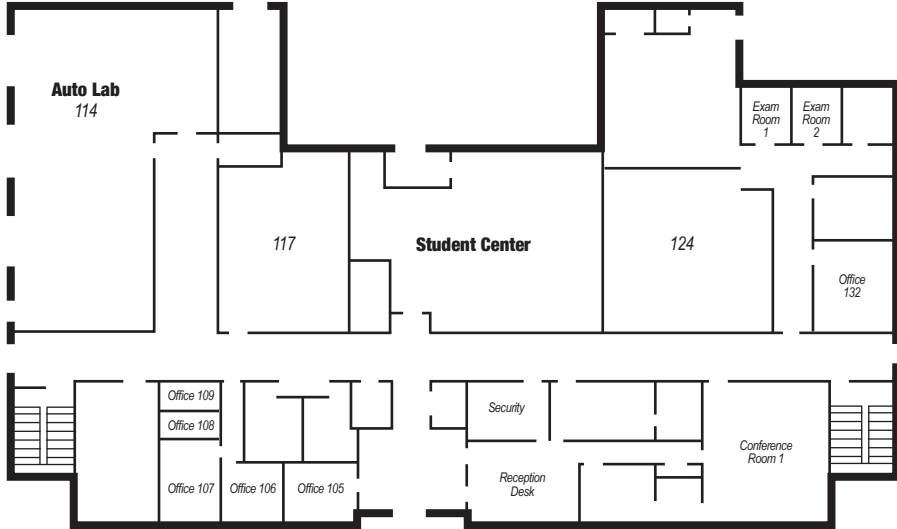

- 41 Chatham Administration
- 42 General Classroom and Science Lab Building
- 45 Center for Sustainable Technologies
- CCL Chatham Community Library
- SF Student Farm

0041 | Chatham Administration

Classroom, NCWorks Career Center – Chatham

First Floor

Second Floor

0042 | General Classroom and Science Lab Building

First Floor

Second Floor

0045 | Center for Sustainable Technologies

Chatham Community Library