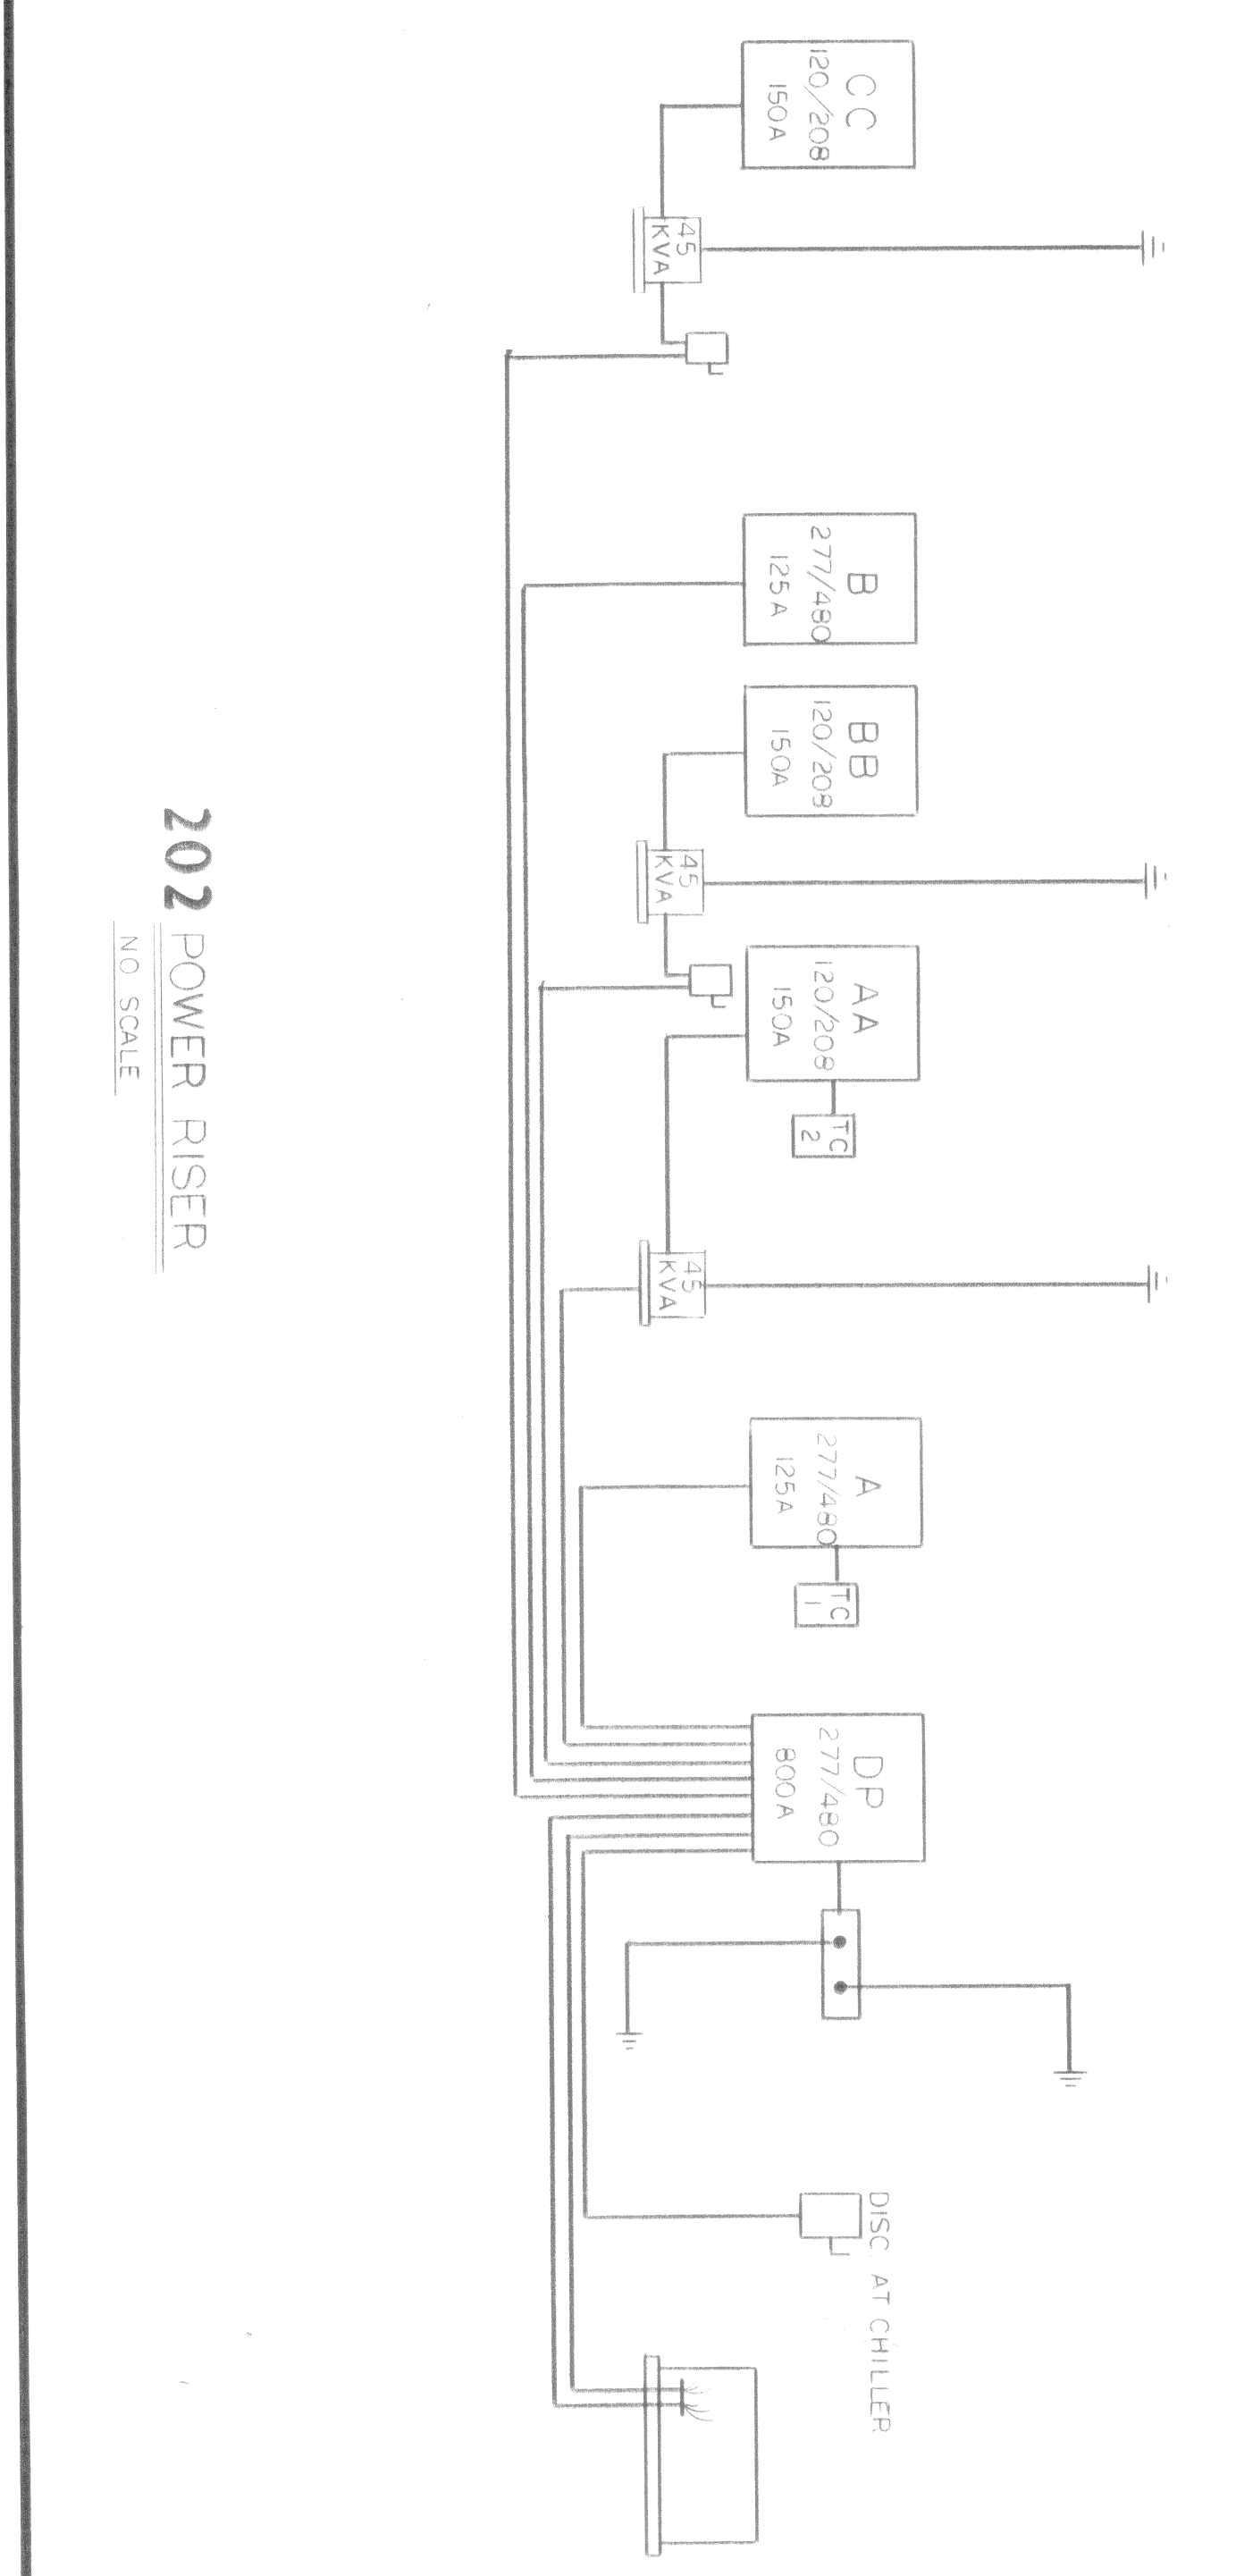

201 FLOOR PLAN LEVEL TWO
SCALE: 1/8" = 1'-0"

202 POWER RISER
NO SCALE